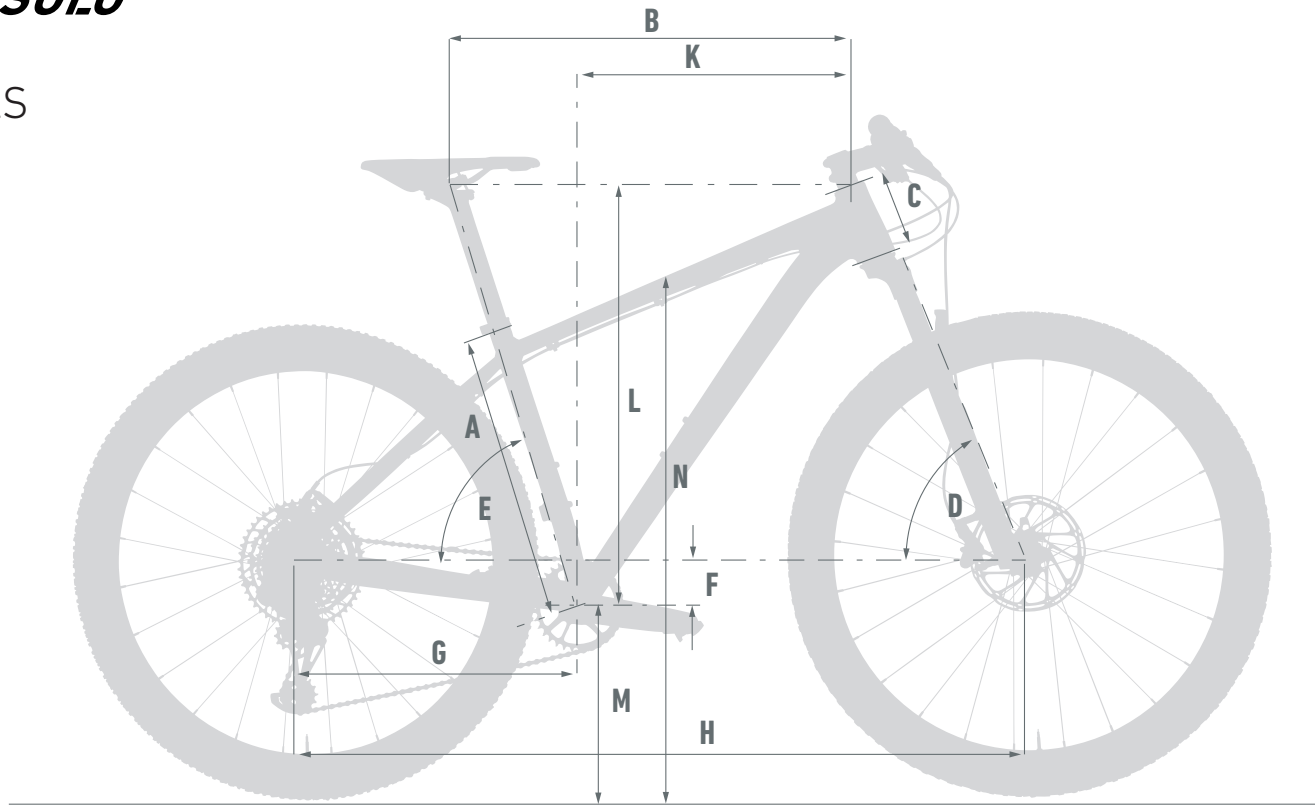

POS.	DESCRIPTION	SPECIFICATIONS	ART. NR.
1	derailleur hanger	ROSE Nr. 57	226447901
2	derailleur hanger screw		
3	cable guide for vario seatpost		2053307
4	plug		2035596

COUNT^{SOLO}

FRAME DETAILS

FRAME GEOMETRY

		SIZE XS	SIZE S	SIZE M	SIZE L	SIZE XL
SEAT TUBE LENGTH	A	370	420	450	485	530
TOP TUBE LENGTH	B	565	580	605	630	650
HEAD TUBE LENGTH	C	100	110		120	135
HEAD TUBE ANGLE	D	68.5	69	69.5		
SEAT TUBE ANGLE	E	73	73.5	74		74.5
BB DROP	F	-52			-65	
CHAIN STAY LENGTH	G	425			435	
WHEEL BASE	H	1066	1082	1125	1151	1177.6
REACH	K	386	403	425	448	464
STACK	L	585	597	625	636	650
BB HEIGHT	M	306			311	
STANDOVER HEIGHT	N	725	759	792	815	847
TRAVEL FRONT		100				

FRAME INTERFACES

BOTTOM BRACKET	BSA 73 mm
HEADSET	ZS44 / 56, for example Art. Nr. 225871501
REAR WHEEL AXLE	QR 9 mm x 135 mm
REAR BRAKE MOUNT	PM 160
MAX. Ø REAR BRAKE DISC	180 mm
Ø SEAT TUBE	31.6 mm / internal dropper compatible
Ø SEAT POST CLAMP	34.9 mm, for example Rose Bolt 34.9 mm, Art. Nr. 226113802
MAX. TIRE WIDTH	2.25"
WHEEL SIZE	S: 27.5" / M - XL: 29"
MAX. CHAINRING SIZE	38 T
REAR HUB SPACING	QR 9 mm x 135 mm

MAX SYSTEM WEIGHT (RIDER + BICYCLE + CLOTHING + GEAR + LUGGAGE): 120 KG