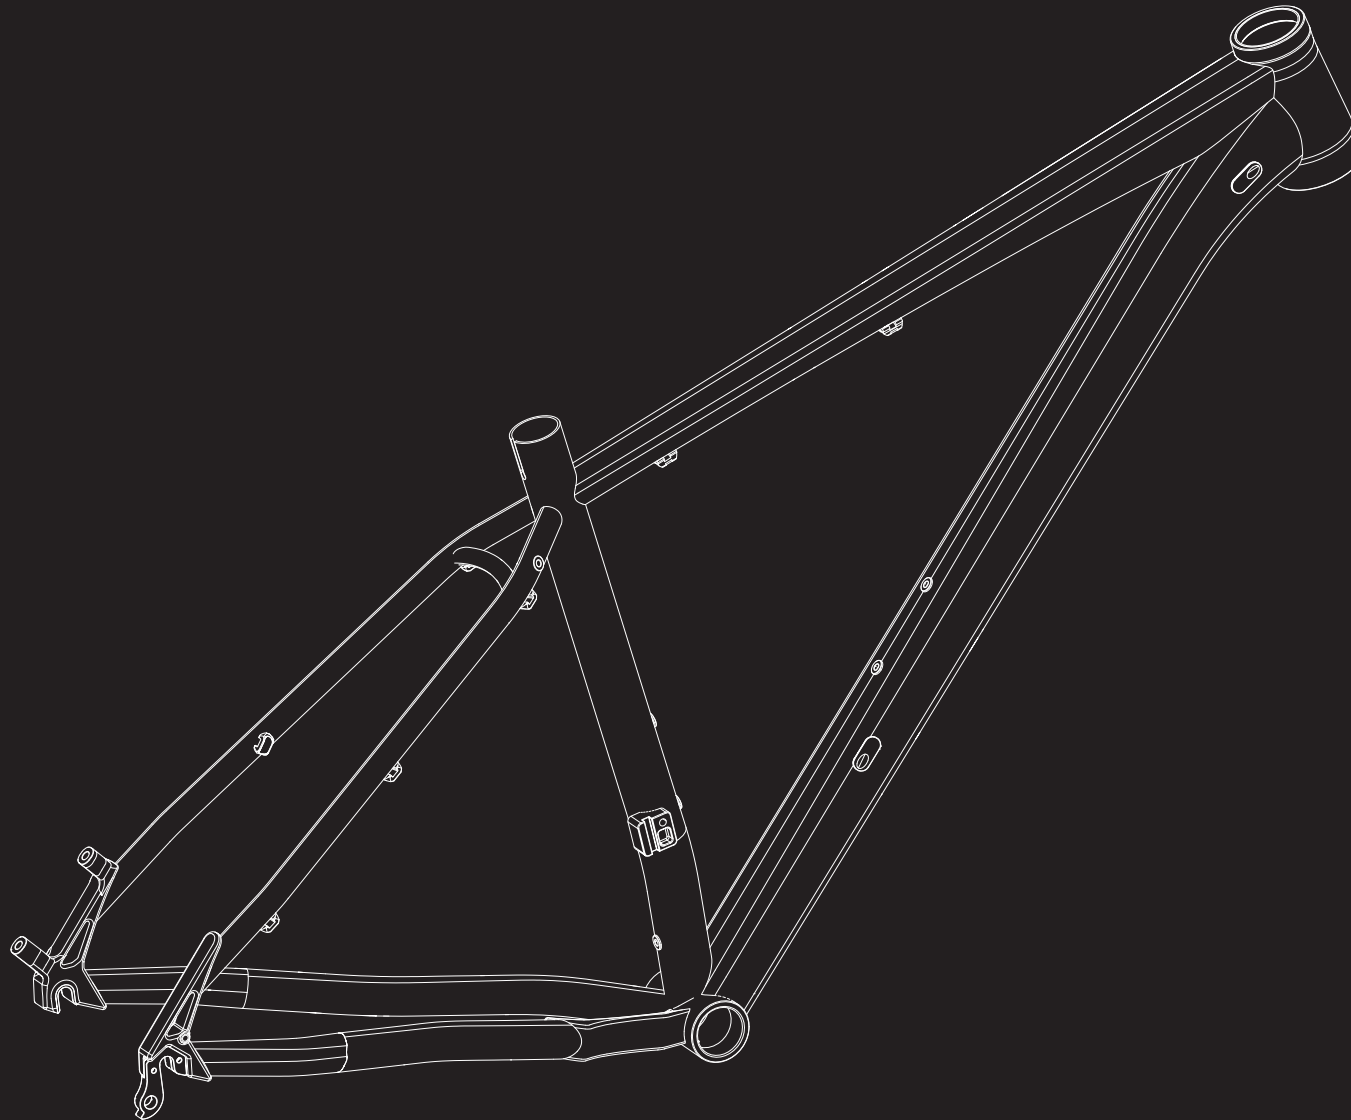

ROSE

ANY QUESTIONS?

technik@rosebikes.com

ROSE Bikes GmbH
Schersweide 4
46395 Bocholt, Germany

COUNT SOLO

FRAME DETAILS
MODELYEAR > 2017