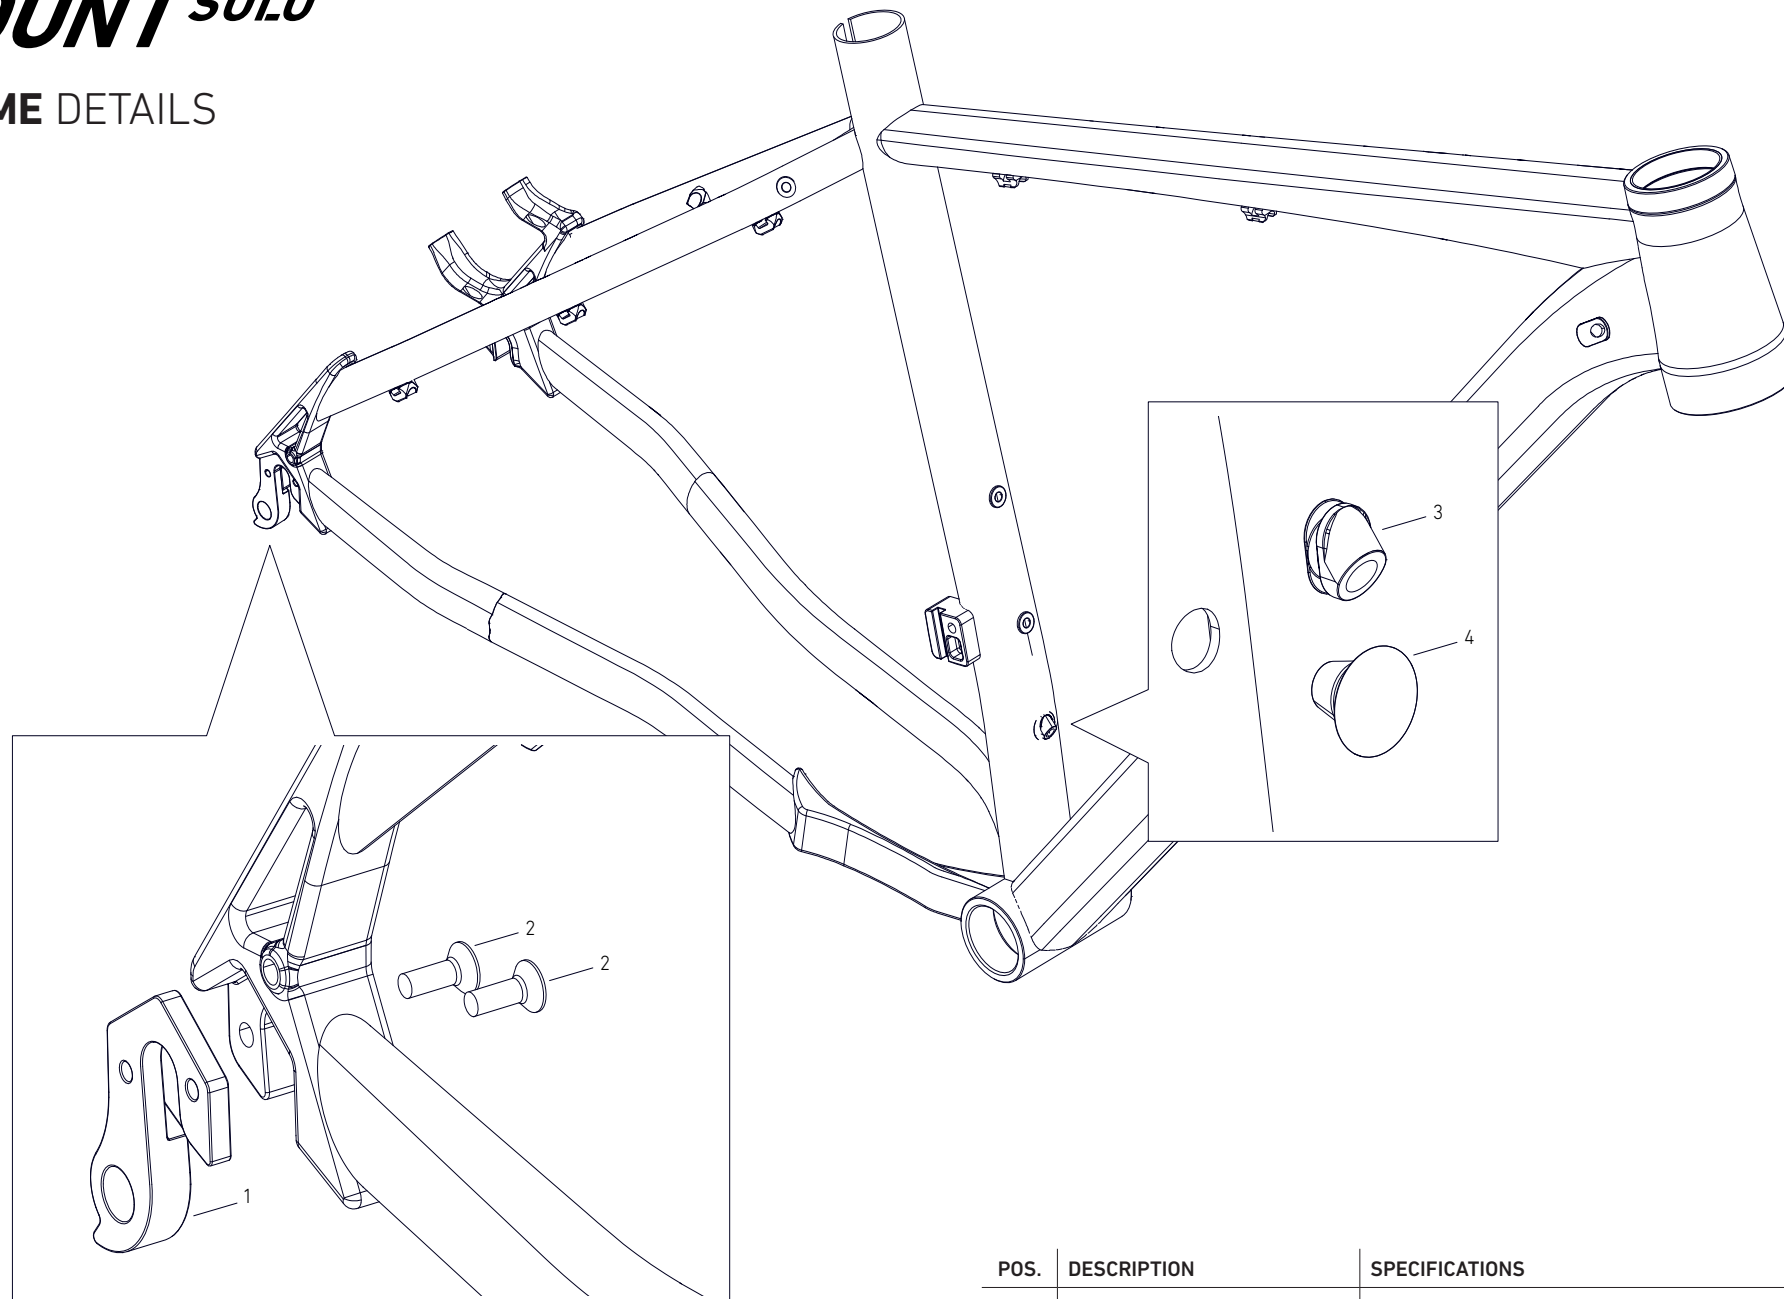

POS.	DESCRIPTION	SPECIFICATIONS	ART. NR.
1	derailleur hanger	ROSE Nr. 57	226447901
2	derailleur hanger screw		
3	cable guide for vario seatpost		2053307
4	plug		2035596

COUNT^{SOLO}

FRAME DETAILS

FRAME GEOMETRY

		SIZE XS	SIZE S	SIZE M	SIZE L	SIZE XL
SEAT TUBE LENGTH	A	370	420	450	485	530
TOP TUBE LENGTH	B	565	580	605	630	650
HEAD TUBE LENGTH	C	100	110		120	135
HEAD TUBE ANGLE	D	68.5	69	69.5		
SEAT TUBE ANGLE	E	73	73.5	74		74.5
BB DROP	F	-52			-65	
CHAIN STAY LENGTH	G	425			435	
WHEEL BASE	H	1066	1082	1125	1151	1177.6
REACH	K	386	403	425	448	464
STACK	L	585	597	625	636	650
BB HEIGHT	M	306			311	
STANDOVER HEIGHT	N	725	759	792	815	847
TRAVEL FRONT		100				

FRAME INTERFACES

BOTTOM BRACKET	BSA 73 mm
HEADSET	ZS44 / 56, for example Art. Nr. 225871501
REAR WHEEL AXLE	QR 9 mm x 135 mm
REAR BRAKE MOUNT	PM 160
MAX. Ø REAR BRAKE DISC	180 mm
Ø SEAT TUBE	31.6 mm / internal dropper compatible
Ø SEAT POST CLAMP	34.9 mm, for example Rose Bolt 34.9 mm, Art. Nr. 226113802
MAX. TIRE WIDTH	2.25"
WHEEL SIZE	S: 27.5" / M - XL: 29"
MAX. CHAINRING SIZE	38 T
REAR HUB SPACING	QR 9 mm x 135 mm

MAX SYSTEM WEIGHT (RIDER + BICYCLE + CLOTHING + GEAR + LUGGAGE): 120 KG